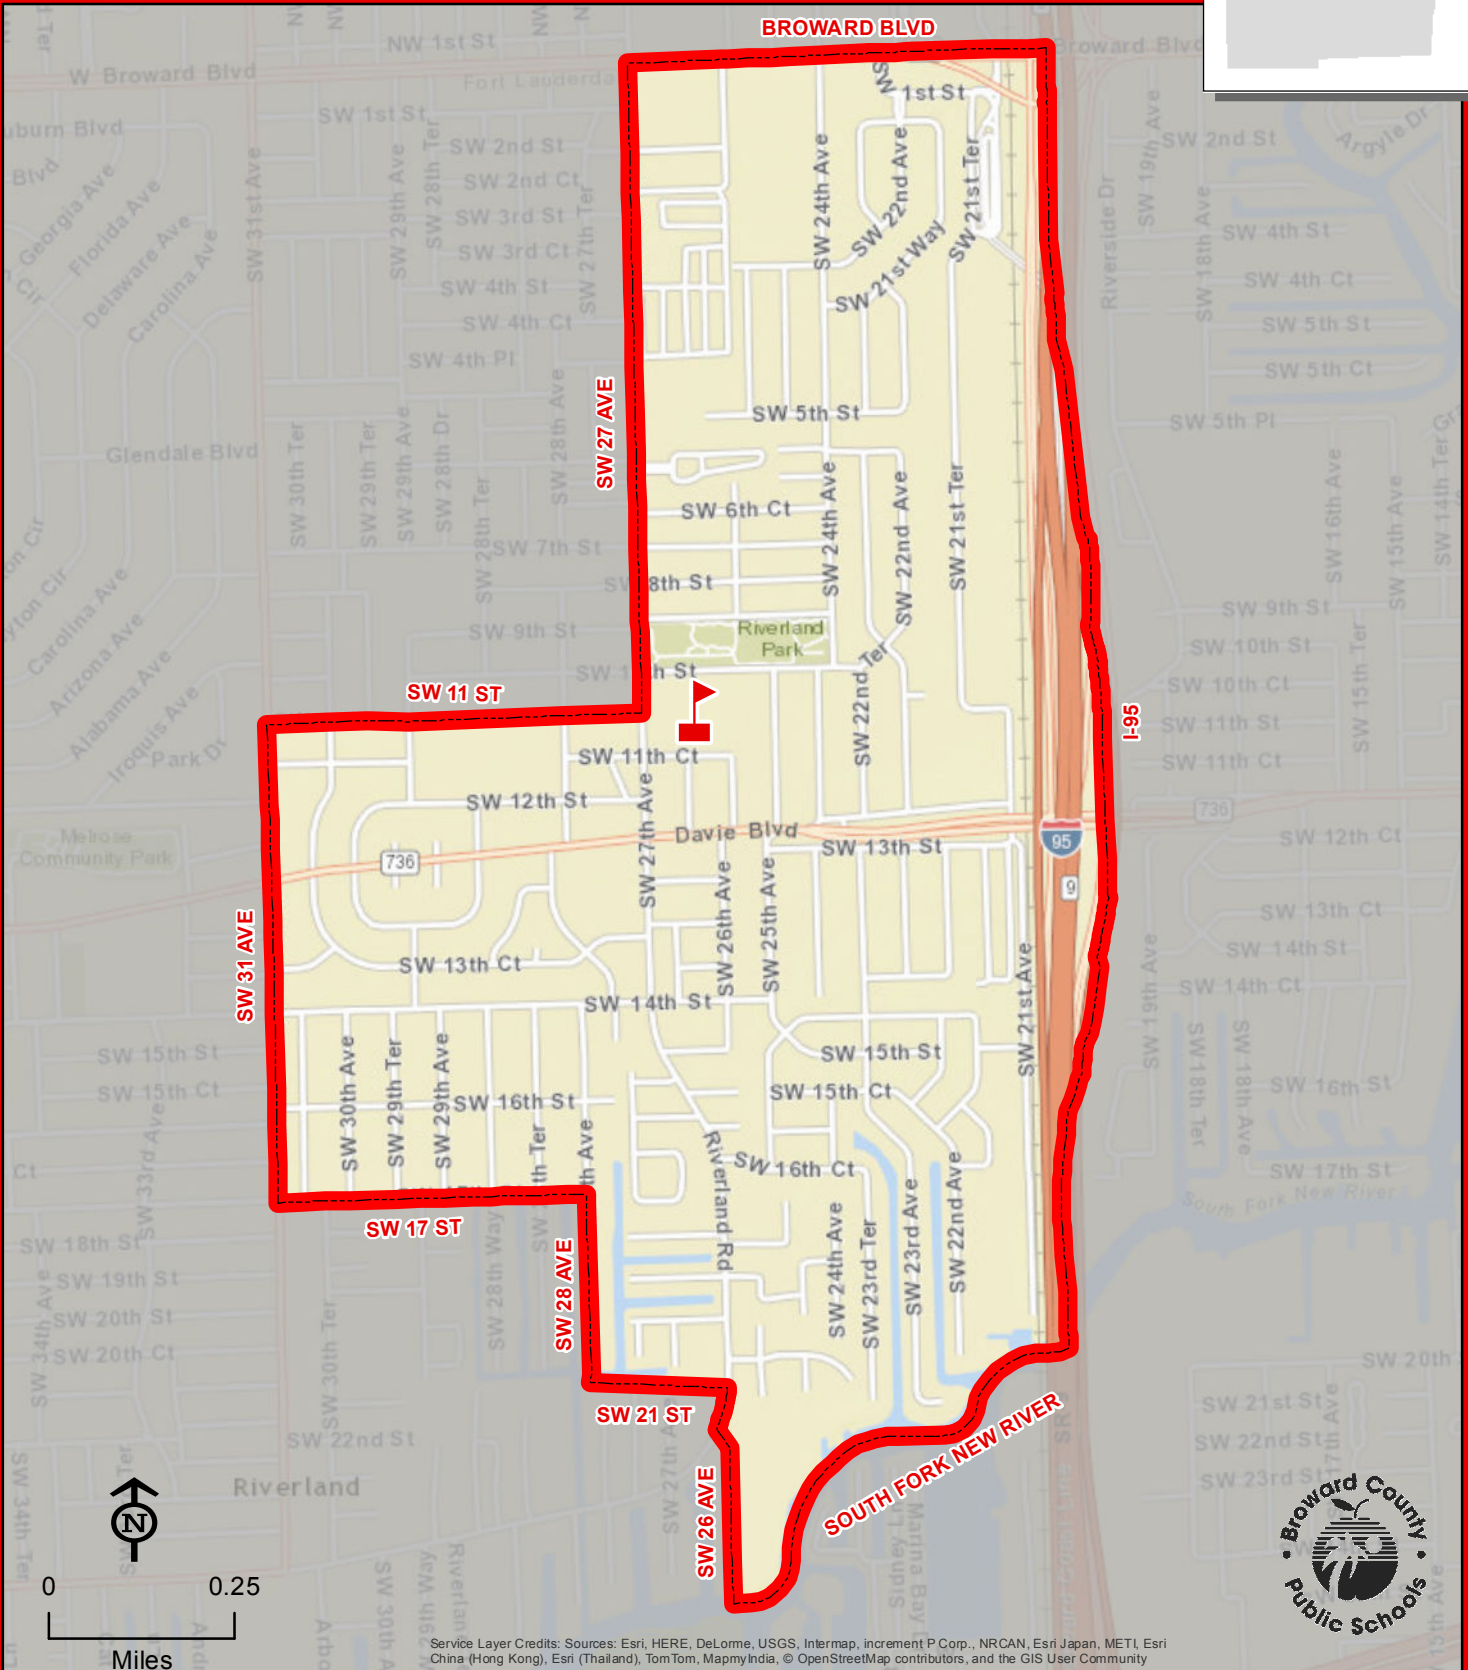

# RIVERLAND ELEMENTARY SCHOOL

2600 SW 11 COURT  
FORT LAUDERDALE, FLORIDA 33312  
754-323-7200

Magnet School

RIVERLAND

Service Layer Credits: Sources: Esri, HERE, DeLorme, USGS, Intermap, increment P Corp., NRCAN, Esri Japan, METI, Esri China (Hong Kong), Esri (Thailand), TomTom, MapmyIndia, © OpenStreetMap contributors, and the GIS User Community

THIS MAP IS FOR CONCEPTUAL PURPOSES ONLY AND SHOULD NOT BE USED FOR LEGAL BOUNDARY DETERMINATIONS